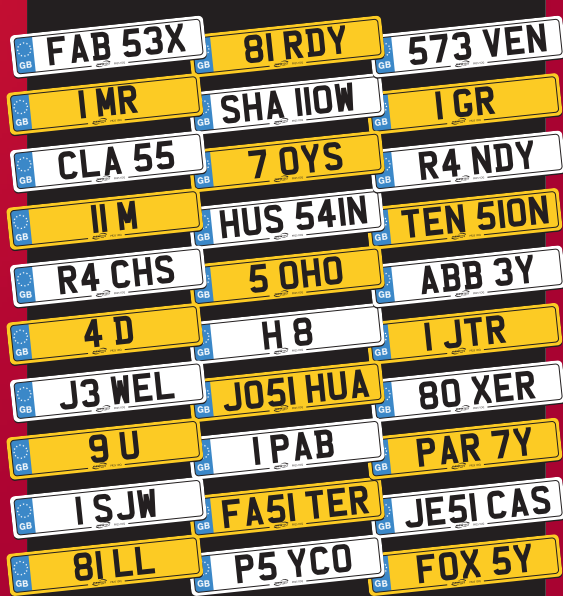

- We offer finance with leading financial institutions.
- We handle the entire transfer of your Log Book, Tax Disc and MOT Certificate (where applicable).
- We handle all your documents by recorded delivery (on request).
- We secure your New Reg with any major credit/debit card immediately.
- Acrylic plates delivered to your door.

TXT REG followed by your initials (3 max) to: **81025**
To receive New Reg examples.
All texts are charged at 25p each

0870 78 76 615

or visit www.newreg.com

Calls charged at National Rate, this is NOT a premium rate call. All calls are recorded for your security.

NEW REG • GOVERNMENT OFFICES • CIVIC CENTRE • WEST PADDOCK • LEYLAND • LANCASHIRE • PR25 1DQ.
New Reg sell unissued Government stock and historic combinations dating back to 1903.

*All subject to availability. DOT transfer fee and terms and conditions, some numbers are subject to VAT. Under the latest selling regulations we must notify you that our service begins immediately upon payment being taken, subsequently no cooling off period or refunds are given and purchased marks are not subject to cancellation.